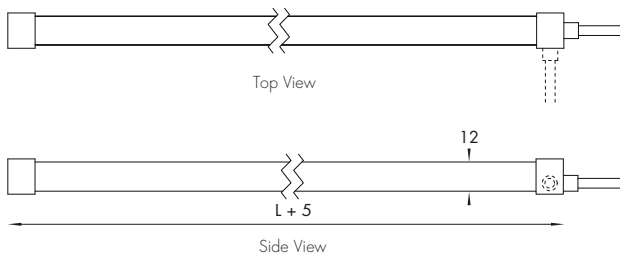

## DIMENSION

Size	12 mm (W) x 12 mm (H)
Unit length	3000 mm
Cutlength	50 mm
Bending radius	60 mm
Storage temperature	-20°C to 70°C
Operating temperature	-10°C to 40°C

## EXTERNAL DIMENSION