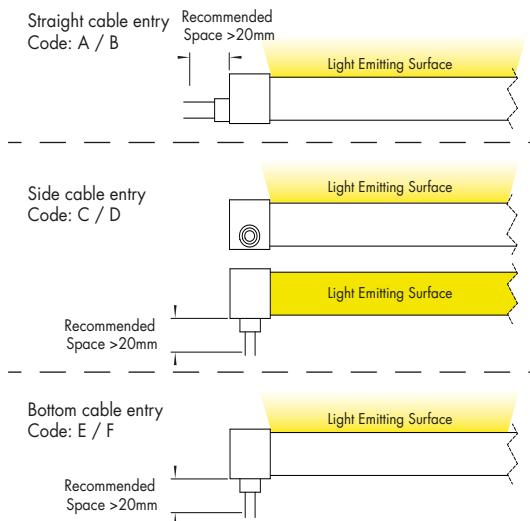

ORDER CODE SYSTEM

UG084-V 027-140-B D 5000

1   2   3   4   5

1 CRI

V   >95

2 CCT*¹

027	2700K
030	3000K
035	3500K
040	4000K

3 POWER*¹

140	14 W/m
100	10 W/m
070	7 W/m

4 CABLE ENTRY

A	Single Straight
B	Double Straight
C	Single Side
D	Double Side
E	Single Bottom
F	Double Bottom

5 LENGTH

5000 5000mm

¹ Each product comes in reel of 5m length

² This product requires a constant voltage power supply, please contact WAKO for recommended models

³ All data provided are typical values with manufacturing tolerances up to 10%

⁴ For further requirements, please contact WAKO

*¹ Custom power consumption and color temperature options are available on request