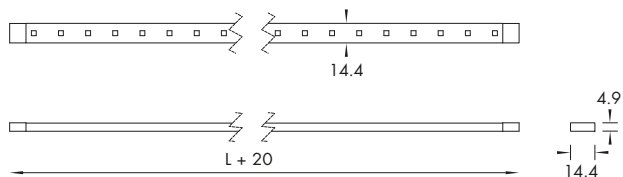

SPECIFICATION

DIMENSION

Size	14.5 mm (W) x 5 mm (H)
Unit length	5000 mm
Cutlength	100 mm
Bending radius	50 mm
Storage temperature	-20°C to 70°C
Operating temperature	-10°C to 45°C

OPTICAL

Color temperature ^{*1*}	3000K
CRI	>80
Lumen/meter ^{*2}	R : 103 lm B : 66 lm G : 252 lm W : 355 lm
Lifetime LM-80	>60000 hrs

ELECTRICAL

Power input	DC 24V
Power consumption ^{*1}	19 W/m
Maximum length per circuit	5 m
Dimming	DMX-512
LED per meter	60
LED per control module	6

CERTIFICATIONS

IP class	IP65
----------	------

EXTERNAL DIMENSION