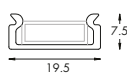

1m Mounting Rail A002 ^{*1}
LAP002100001