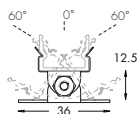

SPECIFICATION

DIMENSION

Size	14.5 mm (W) x 5 mm (H)
Unit length	5000 mm
Cutlength	100 mm
Bending radius	50 mm
Storage temperature	-20°C to 70°C
Operating temperature	-10°C to 45°C

OPTICAL

Color temperature ^{*1*}	3000K
CRI	>80
Lumen/meter ^{*2}	R : 103 lm B : 66 lm G : 252 lm W : 355 lm
Lifetime LM-80	>60000 hrs

1m Round Diffuser
LDF004100001

1m Square Diffuser
LDF004100002

Mounting Bracket ^{*1}
M00075

Rotatable Mounting Bracket ^{*1}
M00076

45° Mounting Bracket ^{*1}
M00077

Silicon Bracket
M00070

^{*1} To be installed with M3 flat head screws (not included)

ORDER CODE SYSTEM

KS040-8 030-192-B D 5000

1 2 3 4 5

1 CRI
8 80

4 CABLE ENTRY
B Double End

2 CCT^{*1}
030 3000K

5 LENGTH
5000 5000mm

3 POWER^{*1}
192 19.2 W/m