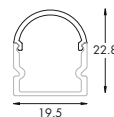

SPECIFICATION

DIMENSION

Size	14.5 mm (W) x 5 mm (H)
Unit length	5000 mm
Cutlength	100 mm
Bending radius	50 mm
Storage temperature	-20°C to 70°C
Operating temperature	-10°C to 45°C

OPTICAL

Color temperature ^{*1*}	3000K
CRI	>80
Lumen/meter ^{*2}	R : 103 lm B : 66 lm G : 252 lm W : 355 lm
Lifetime LM-80	>60000 hrs

ELECTRICAL

Power input	DC 24V
Power consumption ^{*1}	19 W/m
Maximum length per circuit	5 m
Dimming	DMX-512
LED per meter	60
LED per control module	6

CERTIFICATIONS

IP class	IP65
----------	------

EXTERNAL DIMENSION

1m Round Diffuser
LDF004100001

1m Square Diffuser
LDF004100002

Mounting Bracket ^{*1}
M00075

Rotatable Mounting Bracket ^{*1}
M00076

45° Mounting Bracket ^{*1}
M00077

Silicon Bracket
M00070

^{*1} To be installed with M3 flat head screws (not included)