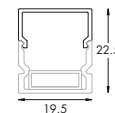

SPECIFICATION

DIMENSION

Size	14.5 mm (W) x 5 mm (H)
Unit length	5000 mm
Cutlength	100 mm
Bending radius	50 mm
Storage temperature	-20°C to 70°C
Operating temperature	-10°C to 45°C

OPTICAL

Color temperature ^{*1*}	3000K
CRI	>80
Lumen/meter ^{*2}	R : 103 lm B : 66 lm G : 252 lm W : 355 lm
Lifetime LM-80	>60000 hrs

ELECTRICAL

Power input	DC 24V
Power consumption ^{*1}	19 W/m
Maximum length per circuit	5 m
Dimming	DMX-512
LED per meter	60
LED per control module	6

CERTIFICATIONS

IP class	IP65
----------	------

EXTERNAL DIMENSION

1m Round Diffuser
LDF004100001

1m Square Diffuser
LDF004100002

Mounting Bracket ^{*1}
M00075

Rotatable Mounting Bracket ^{*1}
M00076

45° Mounting Bracket ^{*1}
M00077

Silicon Bracket
M00070

^{*1} To be installed with M3 flat head screws (not included)

ORDER CODE SYSTEM

KS040-8 030-192-B D 5000

1 2 3 4 5

1 CRI
8 80

4 CABLE ENTRY
B Double End

2 CCT^{*1}
030 3000K

5 LENGTH
5000 5000mm

3 POWER^{*1}
192 19.2 W/m