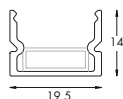

SPECIFICATION

DIMENSION

Size	14.5 mm (W) x 5 mm (H)
Unit length	5000 mm
Cutlength	100 mm
Bending radius	50 mm
Storage temperature	-20°C to 70°C
Operating temperature	-10°C to 45°C

OPTICAL

Color temperature ^{*1*}	3000K
CRI	>80
Lumen/meter ^{*2}	R : 103 lm B : 66 lm G : 252 lm W : 355 lm
Lifetime LM-80	>60000 hrs

ELECTRICAL

Power input	DC 24V
Power consumption ^{*1}	19 W/m
Maximum length per circuit	5 m
Dimming	DMX-512
LED per meter	60
LED per control module	6

CERTIFICATIONS

IP class	IP65
----------	------

EXTERNAL DIMENSION

1m Round Diffuser
LDF004100001

1m Square Diffuser
LDF004100002

Mounting Bracket ^{*1}
M00075

Rotatable Mounting Bracket ^{*1}
M00076

45° Mounting Bracket ^{*1}
M00077

Silicon Bracket
M00070

^{*1} To be installed with M3 flat head screws (not included)