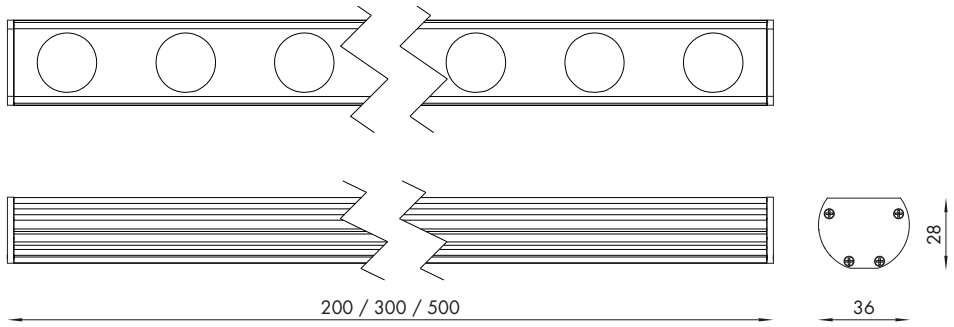

### DIMENSION

Size	36 mm (W) x 28.7 mm (H)		
Unit length	500 mm	300 mm	200 mm
Storage temperature	-30°C to 80°C		
Operating temperature	-10°C to 50°C		

# DIMENSION