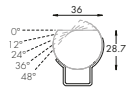

FUJI 2 Louver
Black (Gloss)
M00102